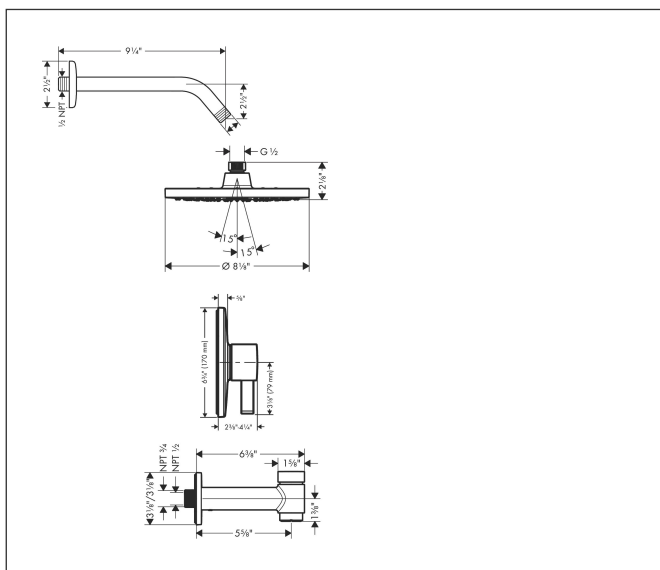

Brand hansgrohe
Art. Name **Vernis Blend** Pressure Balance Tub/Shower Set, 1.5 GPM
Art. Nr. 04957820
Surface brushed nickel
Pos. 1

Product Picture

Features

- Consists of: Showerhead, Showerarm, Pressure Balance Trim, Tub spout
- Spray modes: Rain
- Ball-joint: Showerhead angle adjustable
- Flow rate of hand shower at 3 bar: 1.5 GPM (5.7 L/Min)

Drawing

Technology

Spray Types