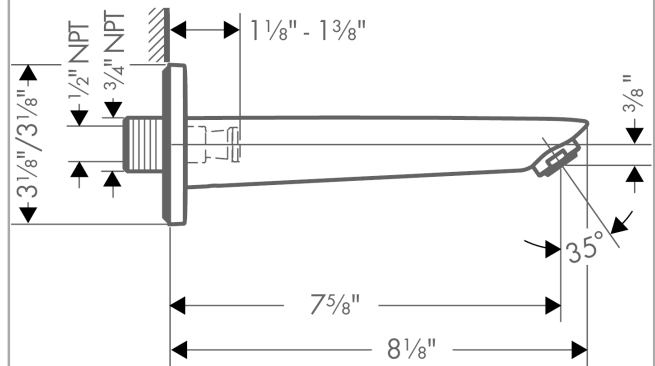

**Logis**

**Tub Spout**

Finishes : **chrome** Part no. : **71410001**

**Description**

**Features**

- Solid brass

**Item details**

List Price \$ 158.00

**Compliance**

**Product image**

**Scale drawing**

Logis

Tub Spout

Finishes : **chrome** Part no. : **71410001**

Exploded drawing

Year of production: >01/16

**Logis**

**Tub Spout**

Finishes : **chrome** Part no. : **71410001**

**Spare parts list**

Year of production: >01/16

Pos.	Description	Part no.	Price	PU
1	O-ring 13x2	98128000	-	1
2	pin	97766000	-	1
3	aerator M24x1 (30 l/min)	96512000	-	1