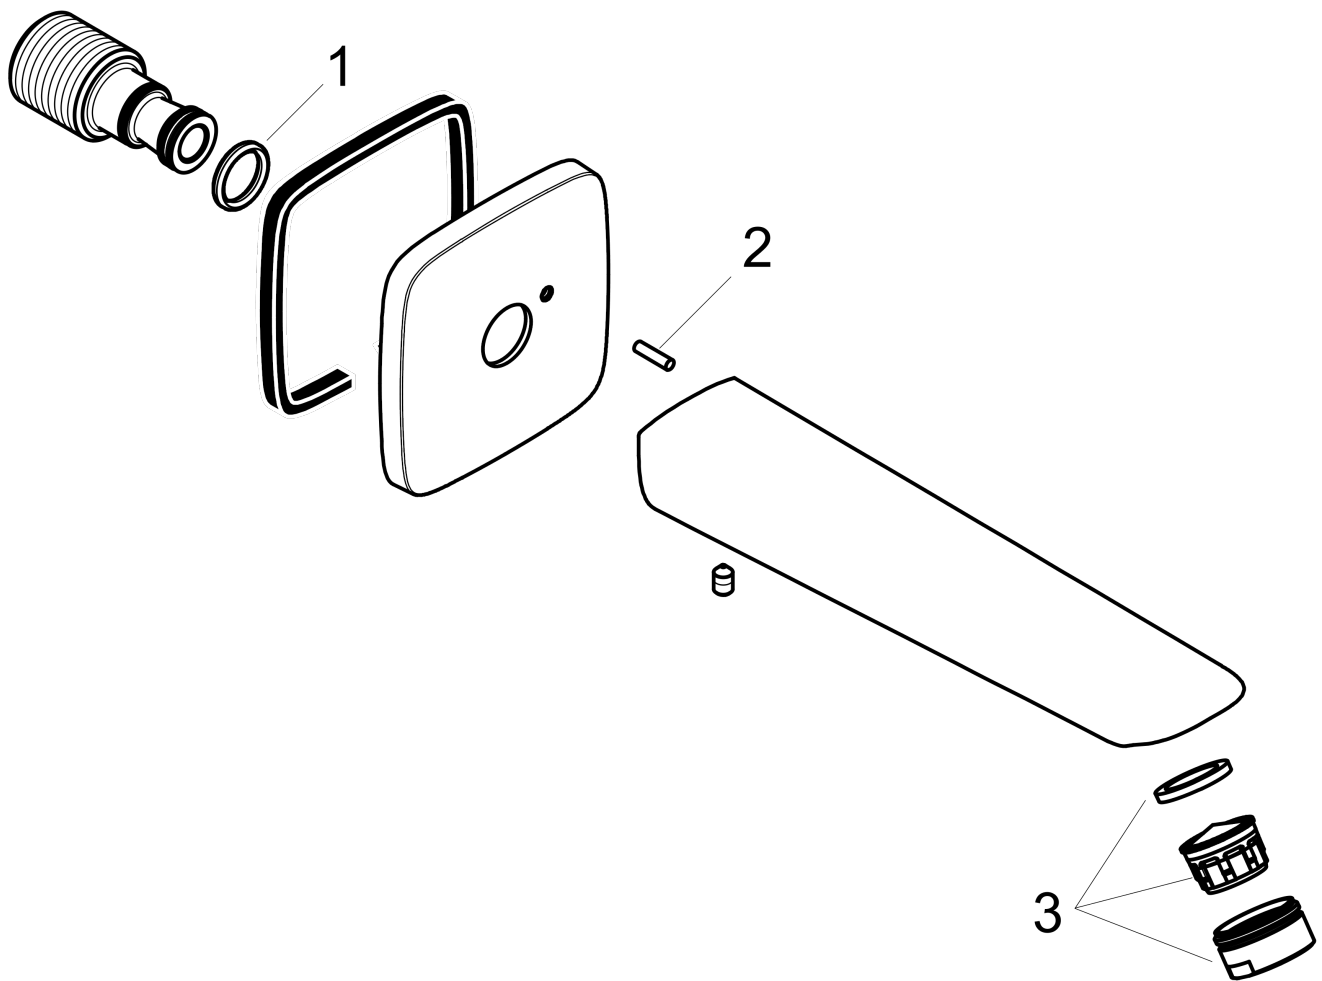

**Compliance**

**Product image**

**Scale drawing**

Logis

Tub Spout

Finishes : **chrome** Part no. : **71410001**

Exploded drawing

Year of production: >01/16

**Logis**

**Tub Spout**

Finishes : **chrome** Part no. : **71410001**

**Spare parts list**

Year of production: >01/16

Pos.	Description	Part no.	Price	PU
1	O-ring 13x2	98128000	-	1
2	pin	97766000	-	1
3	aerator M24x1 (30 l/min)	96512000	-	1