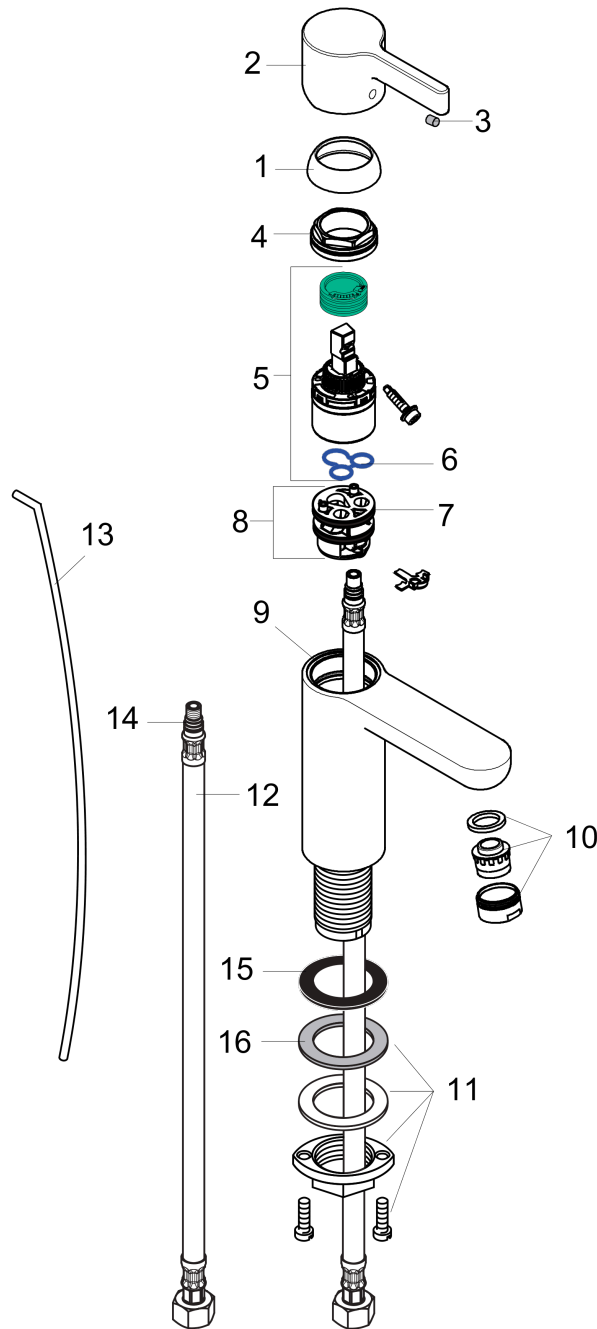

Metris S
Single-Hole Faucet 100 with Pop-Up Drain, 0.5 GPM
 Finishes : **chrome** Part no. : **31012001**

Description

Features

- Spray modes: Aerated spray
- Flow: 0.5 GPM (1.9 L/Min)
- Ceramic cartridge
- Includes pop-up drain

Item details

List Price \$ 381.00

Technology

Compliance

Product image

Scale drawing

Metris S
Single-Hole Faucet 100 with Pop-Up Drain, 0.5 GPM
 Finishes : **chrome** Part no. : **31012001**

Exploded drawing

Year of production: >10/19

Metris S**Single-Hole Faucet 100 with Pop-Up Drain, 0.5 GPM**Finishes : **chrome** Part no. : **31012001****Spare parts list**

Year of production: >10/19

Pos.	Description	Part no.	Price	PU
1	flange	97406000	-	1
2	handle	31093000	-	1
3	screw cover	96338000	-	1
4	nut	97209000	-	1
5	cartridge, assy	95646001	-	1
6	seal	95008000	-	1
7	adapter for cartridge	98750000	-	1
8	O-Ring 30x2	98186000	-	1
9	O-ring 35x2	92604000	-	1
10	aerator M24x1 (1,9 l/min)	93502000	-	1
11	fixing set (Ø 32)	13961000	-	1
12	connection hose 18½" M8x0,75 3/8"	96321001	-	1
13	pull rod	96657000	-	1
14	O-ring 7x1,5	98422000	-	1
15	flat seal	98749000	-	1
16	lever collar	97548000	-	1
a	pop up waste	88509000	-	1
b	locking screw for handle	95140000	-	1