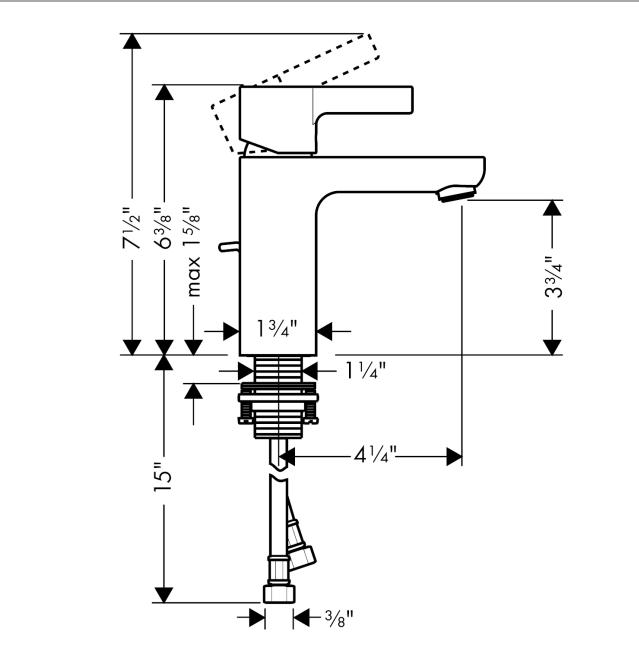

Metris S
Single-Hole Faucet 100 with Pop-Up Drain, 0.5 GPM
 Finishes : **chrome** Part no. : **31012001**

Description

Features

- Spray modes: Aerated spray
- Flow: 0.5 GPM (1.9 L/Min)
- Ceramic cartridge
- Includes pop-up drain

Item details

List Price \$ 381.00

Technology

Compliance

Product image

Scale drawing

Metris S
Single-Hole Faucet 100 with Pop-Up Drain, 0.5 GPM
 Finishes : **chrome** Part no. : **31012001**

Exploded drawing

Year of production: >10/19

Metris S**Single-Hole Faucet 100 with Pop-Up Drain, 0.5 GPM**Finishes : **chrome** Part no. : **31012001****Spare parts list**

Year of production: >10/19

Pos.	Description	Part no.	Price	PU
1	flange	97406000	-	1
2	handle	31093000	-	1
3	screw cover	96338000	-	1
4	nut	97209000	-	1
5	cartridge, assy	95646001	-	1
6	seal	95008000	-	1
7	adapter for cartridge	98750000	-	1
8	O-Ring 30x2	98186000	-	1
9	O-ring 35x2	92604000	-	1
10	aerator M24x1 (1,9 l/min)	93502000	-	1
11	fixing set (Ø 32)	13961000	-	1
12	connection hose 18½" M8x0,75 3/8"	96321001	-	1
13	pull rod	96657000	-	1
14	O-ring 7x1,5	98422000	-	1
15	flat seal	98749000	-	1
16	lever collar	97548000	-	1
a	pop up waste	88509000	-	1
b	locking screw for handle	95140000	-	1