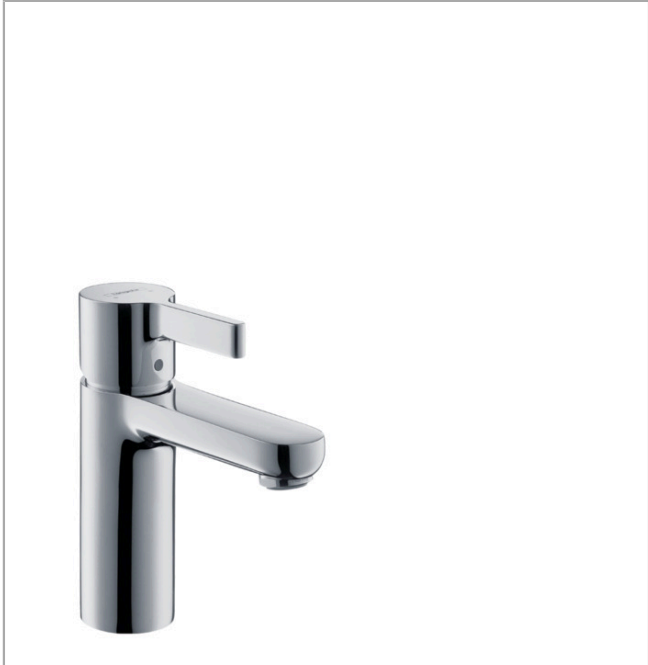

Metris S
Single-Hole Faucet 100 with Pop-Up Drain, 0.5 GPM
 Finishes : **chrome** Part no. : **31012001**

Description

Features

- Spray modes: Aerated spray
- Flow: 0.5 GPM (1.9 L/Min)
- Ceramic cartridge
- Includes pop-up drain

Item details

List Price \$ 381.00

Technology

Compliance

Product image

Scale drawing

Metris S
Single-Hole Faucet 100 with Pop-Up Drain, 0.5 GPM
 Finishes : **chrome** Part no. : **31012001**

Exploded drawing

Year of production: >10/19

Metris S**Single-Hole Faucet 100 with Pop-Up Drain, 0.5 GPM**Finishes : **chrome** Part no. : **31012001****Spare parts list**

Year of production: >10/19

Pos.	Description	Part no.	Price	PU
1	flange	97406000	-	1
2	handle	31093000	-	1
3	screw cover	96338000	-	1
4	nut	97209000	-	1
5	cartridge, assy	95646001	-	1
6	seal	95008000	-	1
7	adapter for cartridge	98750000	-	1
8	O-Ring 30x2	98186000	-	1
9	O-ring 35x2	92604000	-	1
10	aerator M24x1 (1,9 l/min)	93502000	-	1
11	fixing set (Ø 32)	13961000	-	1
12	connection hose 18½" M8x0,75 3/8"	96321001	-	1
13	pull rod	96657000	-	1
14	O-ring 7x1,5	98422000	-	1
15	flat seal	98749000	-	1
16	lever collar	97548000	-	1
a	pop up waste	88509000	-	1
b	locking screw for handle	95140000	-	1