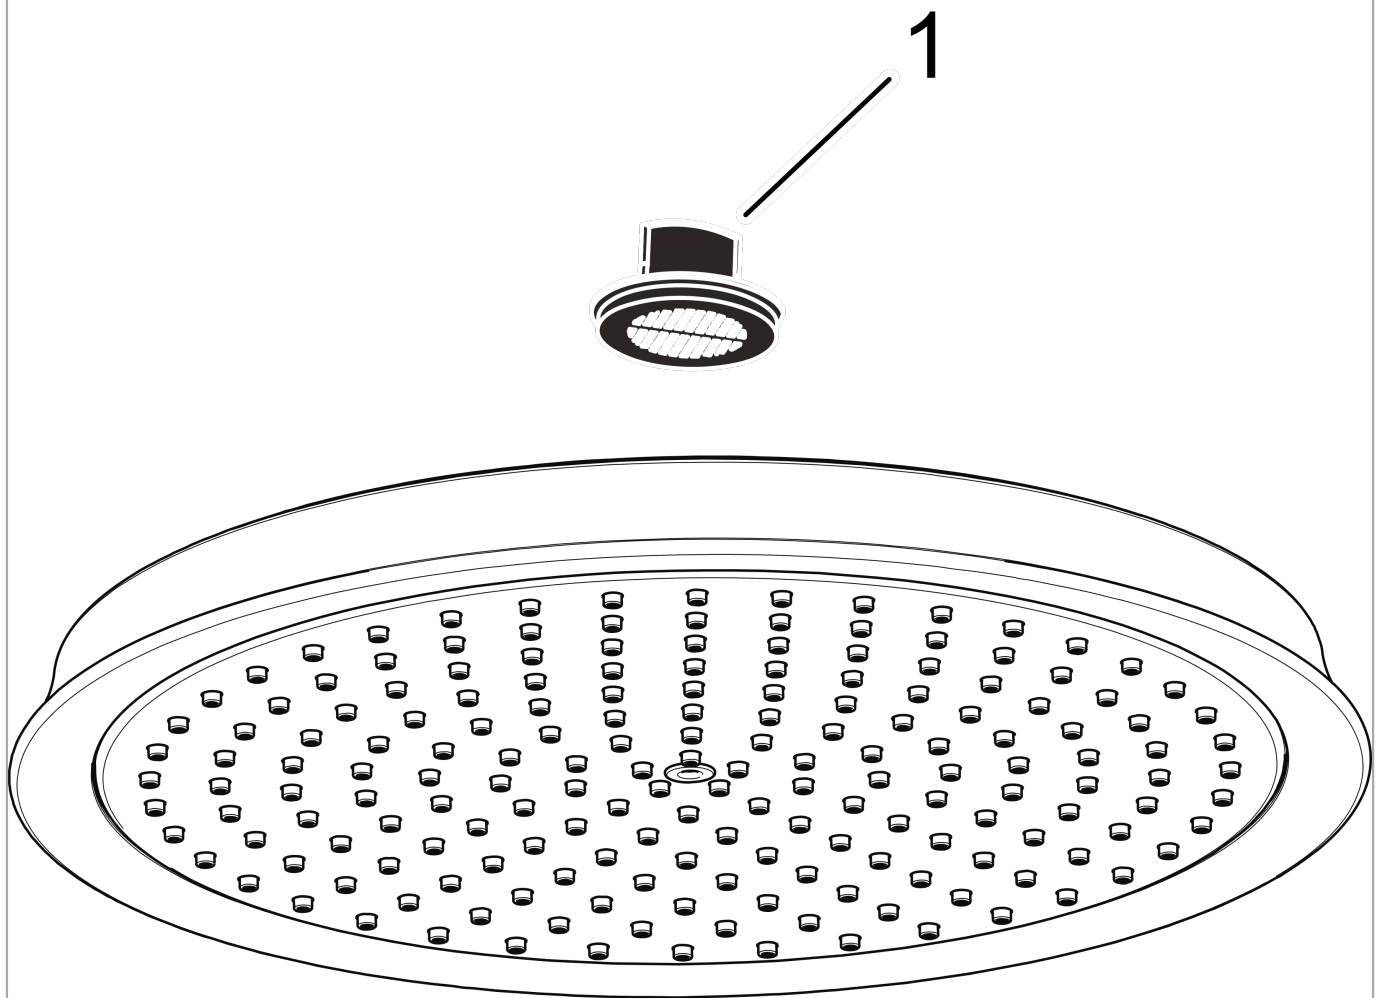

**Raindance Classic
Showerhead 240 1-Jet, 2.5 GPM**

Finishes : **rubbed bronze** Part no. : **28427921**

Description

Features

- 180 no-clog spray channels
- Spray modes: RainAir
- Flow: 2.5 GPM (9.5 L/Min)
- Fully-finished matching spray face
- Spray face removable for cleaning

Item details

List Price \$ 1,001.00

Technology

Compliance

Product image

Scale drawing

Raindance Classic
Showerhead 240 1-Jet, 2.5 GPM
Finishes : **rubbed bronze** Part no. : **28427921**

Exploded drawing

Year of production: >06/09

Raindance Classic
Showerhead 240 1-Jet, 2.5 GPM
 Finishes : **rubbed bronze** Part no. : **28427921**

Spare parts list

Year of production: >**06/09**

Pos.	Description	Part no.	Price	PU
1	filter packing	88649000	-	1