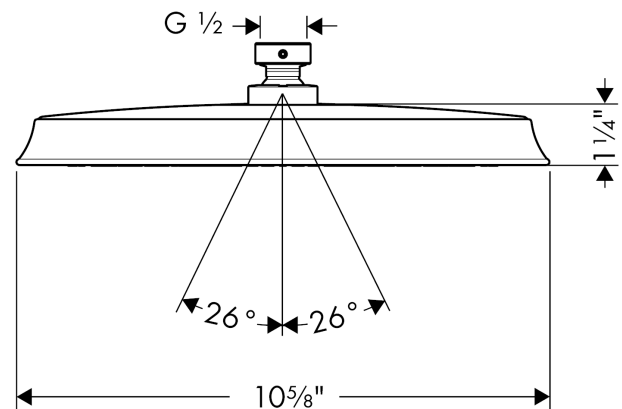

**Raindance Classic
Showerhead 240 1-Jet, 2.5 GPM**

Finishes : **rubbed bronze** Part no. : **28427921**

Description

Features

- 180 no-clog spray channels
- Spray modes: RainAir
- Flow: 2.5 GPM (9.5 L/Min)
- Fully-finished matching spray face
- Spray face removable for cleaning

Item details

List Price \$ 1,001.00

Technology

Compliance

Product image

Scale drawing

Raindance Classic
Showerhead 240 1-Jet, 2.5 GPM
Finishes : **rubbed bronze** Part no. : **28427921**

Exploded drawing

Year of production: >06/09

Raindance Classic
Showerhead 240 1-Jet, 2.5 GPM
 Finishes : **rubbed bronze** Part no. : **28427921**

Spare parts list

Year of production: >**06/09**

Pos.	Description	Part no.	Price	PU
1	filter packing	88649000	-	1