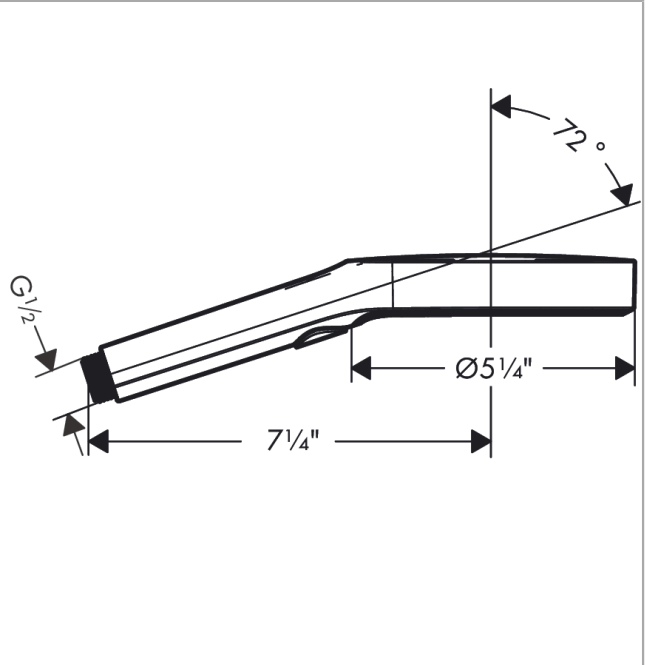

**Rainfinity**  
**Handshower 130 3-Jet, 1.75 GPM**  
 Finishes : **chrome** Part no. : **26865001**

**Description**

**Features**

- Spray modes: PowderRain, Intense PowderRain, Intense Turbo
- Select button for comfortable alternation of spray modes
- Flow: 1.75 GPM (6.6 L/Min)
- Spray face surface: graphite

**Item details**

List Price \$ 197.00

**Technology**

**Compliance**

**Product image**

**Scale drawing**

**Rainfinity**  
**Handshower 130 3-Jet, 1.75 GPM**  
Finishes : **chrome**    Part no. : **26865001**

Exploded drawing

Year of production: >10/19

**Rainfinity**

**Handshower 130 3-Jet, 1.75 GPM**

Finishes : **chrome** Part no. : **26865001**

**Spare parts list**

Year of production: >10/19

Pos.	Description	Part no.	Price	PU
1	seal	98058000	-	1
2	filter	92672000	-	1