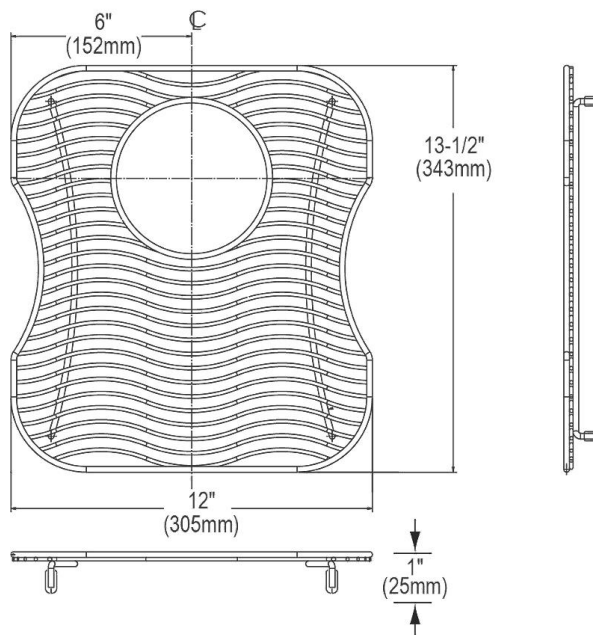

Material:	Stainless Steel
Finish:	Polished Stainless Steel
Dimensions:	12" x 13-1/2" x 1"
Fits Bowl Size(s):	Fits select bowl size: 14" x 15-3/4"

Special Note: For bowls with rear center drain opening.

AMERICAN PRIDE. A LIFETIME TRADITION.
Like your family, the Elkay family has values and traditions that endure. For almost a century, Elkay has been a family-owned and operated company, providing thousands of jobs that support our families and communities.

[Clean and Care Manual (PDF)](#)
[Clean and Care Manual (PDF)](#)
[Warranty (PDF)](#)