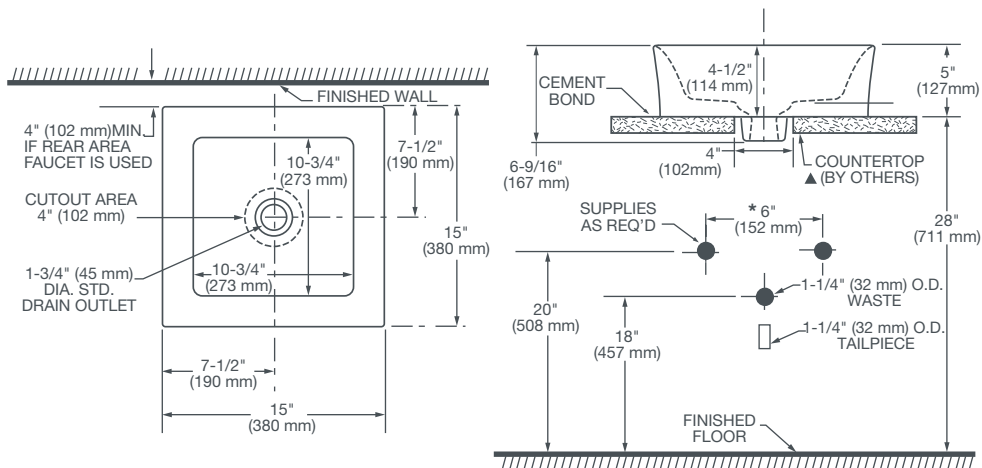

COMPLIANCE CERTIFICATIONS

Meets or Exceeds ASME A112.19.2-2008/CSA B45.1-8

NOTES:

Dimensions shown for location supplies and "P" trap are suggested. Provide suitable reinforcement for all wall supports. Slab/pedestal anchors and mounting features to be furnished by others. Fittings not included with fixture and must be ordered separately. Installation Instructions supplied with lavatory.

IMPORTANT:

Dimensions of fixtures are nominal and may vary within the range of tolerance established by ANSI standards. These measurements are subject to change or cancellation. No responsibility is assumed for use of superseded or voided pages.