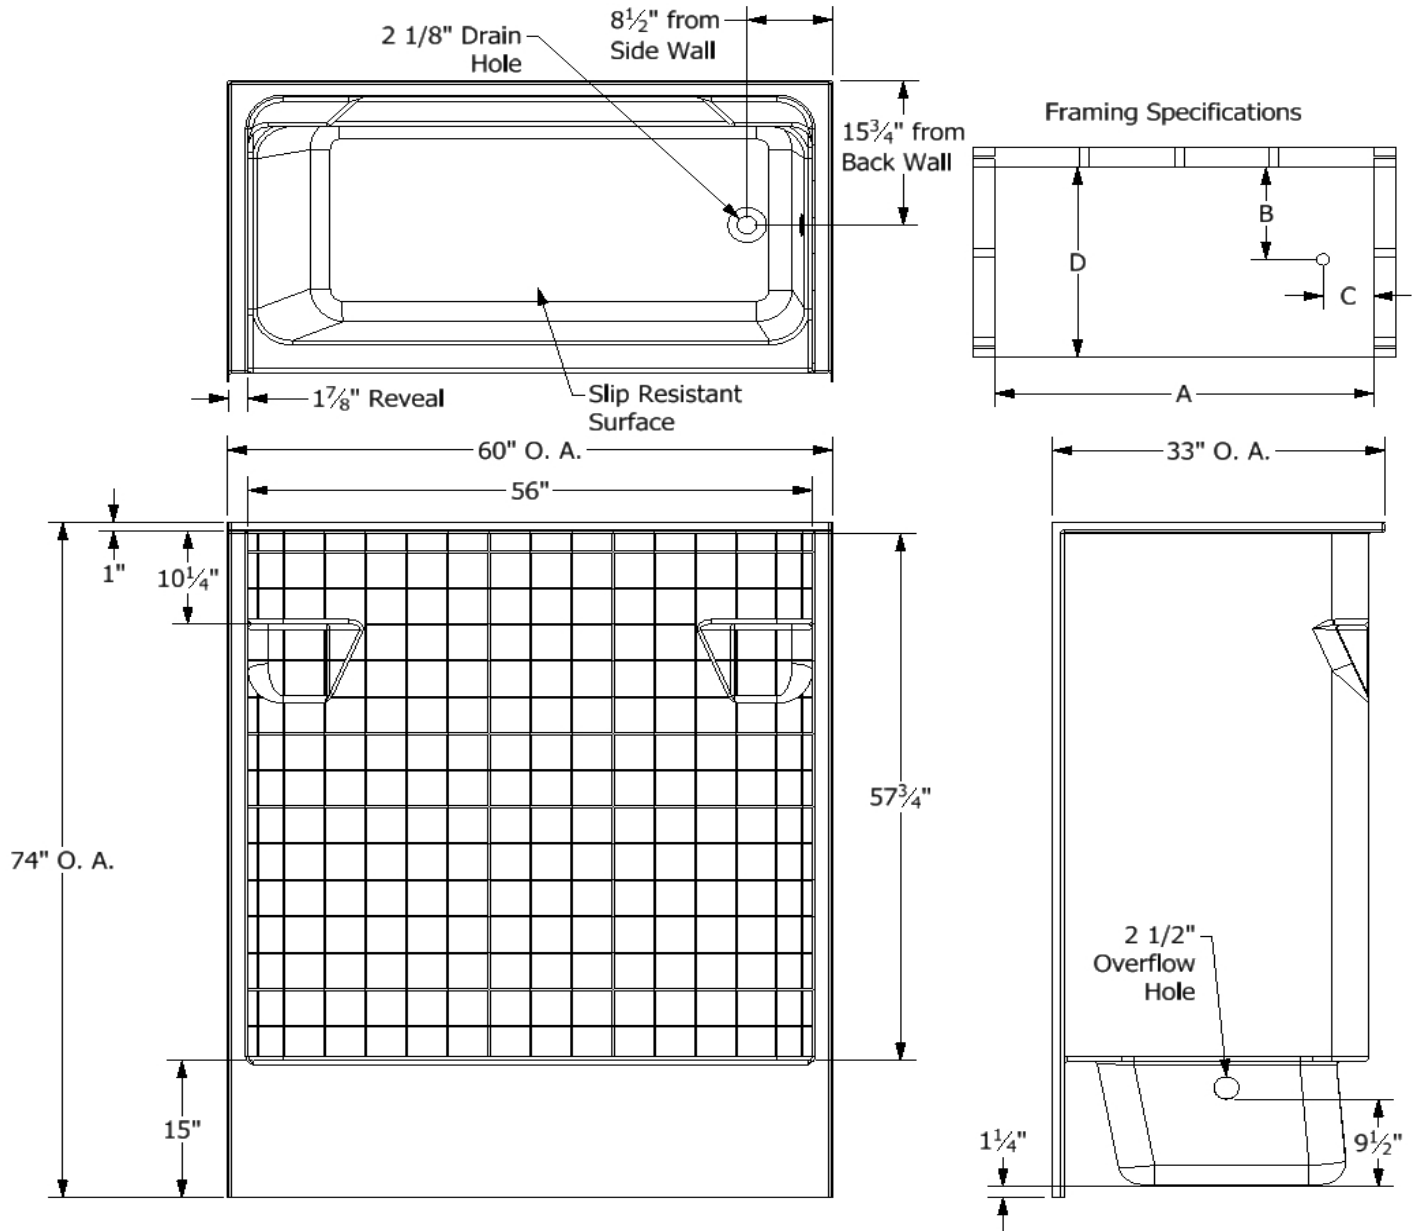

## Specifications

Model #	Material	Wall Finish	Pieces	Drain	Apron Height	Net Weight Lbs.
TT 603374 R/L	Fiberglass/Gelcoat	Tiled	1	LH/RH	15"	

## Sump Data

Top of Drain to Bottom of Overflow	Capacity to Overflow Gallons	Top Dimensions		Bottom Dimensions	
		Length	Width	Length	Width
9 1/2"	41.3	53 1/4"	25"	45"	20 1/2"

## Framing Dimensions

A	B	C	D
60"	15 3/4"	8 1/2"	33"

## Enclosure Opening

Length	Width
56"	57 3/4"

This product is tested by ICC-ES and is certified to conform to the requirements of CSA B45.5/IAMPO Z124

Manufactured by Frontline Mfg., Inc. Warsaw, IN

5/31/19