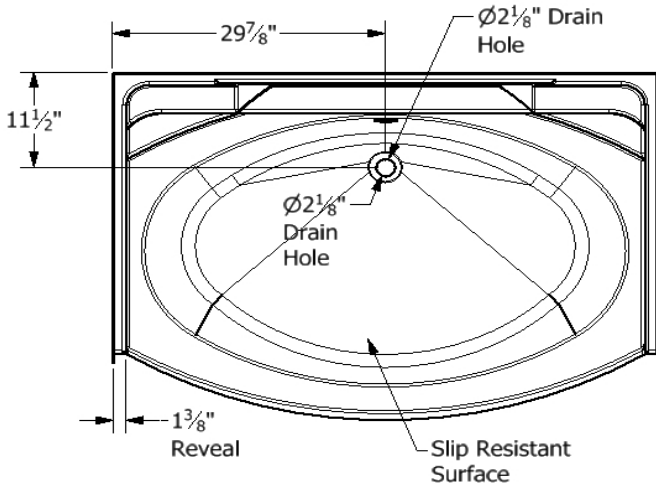

Diamond Tub & Showers Spec Sheet

Model: T 603580

Description: One Piece Tub Shower with Wainscot

Specifications

Model #	Material	Wall Finish	Pieces	Drain	Apron Height	Net Weight Lbs.
T 603580	Fiberglass/ Gelcoat	Smooth	1	Center/Back	18 1/8"	

Framing Dimensions

A	B	C	D
59 3/4"	11 1/2"	29 7/8"	35 1/8"

Sump Data

Top of Drain to Bottom of Overflow	Capacity to Overflow Gallons	Top Dimensions		Bottom Dimensions	
		Length	Width	Length	Width
12 1/2"	56.4	53 1/2"	33"	43"	25 1/2"