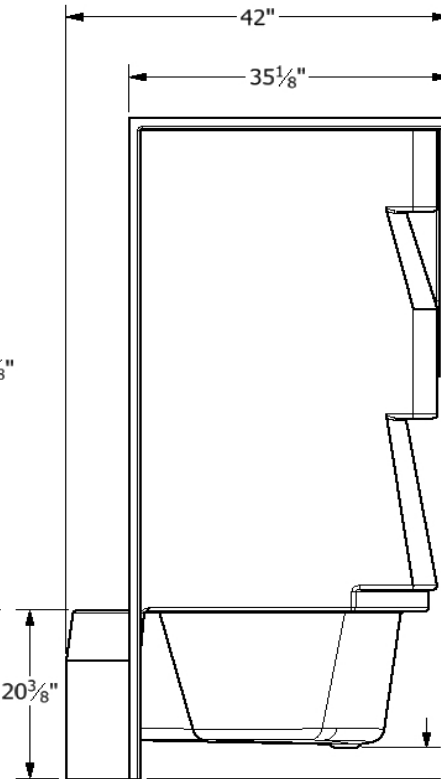

Diamond Tub & Showers Spec Sheet

Model: T 603580

Description: One Piece Tub Shower with Wainscot

Specifications

Model #	Material	Wall Finish	Pieces	Drain	Apron Height	Net Weight Lbs.
T 603580	Fiberglass/ Gelcoat	Smooth	1	Center/Back	18 1/8"	

Framing Dimensions

A	B	C	D
59 3/4"	11 1/2"	29 7/8"	35 1/8"

Sump Data

Top of Drain to Bottom of Overflow	Capacity to Overflow Gallons	Top Dimensions		Bottom Dimensions	
		Length	Width	Length	Width
12 1/2"	56.4	53 1/2"	33"	43"	25 1/2"

Framing Specifications

3 3/4"

This product is tested by ICC-ES and is certified to conform to the requirements of CSA B45.5/IAMPO Z124

Manufactured by Frontline Mfg., Inc. Warsaw, IN

5/31/19