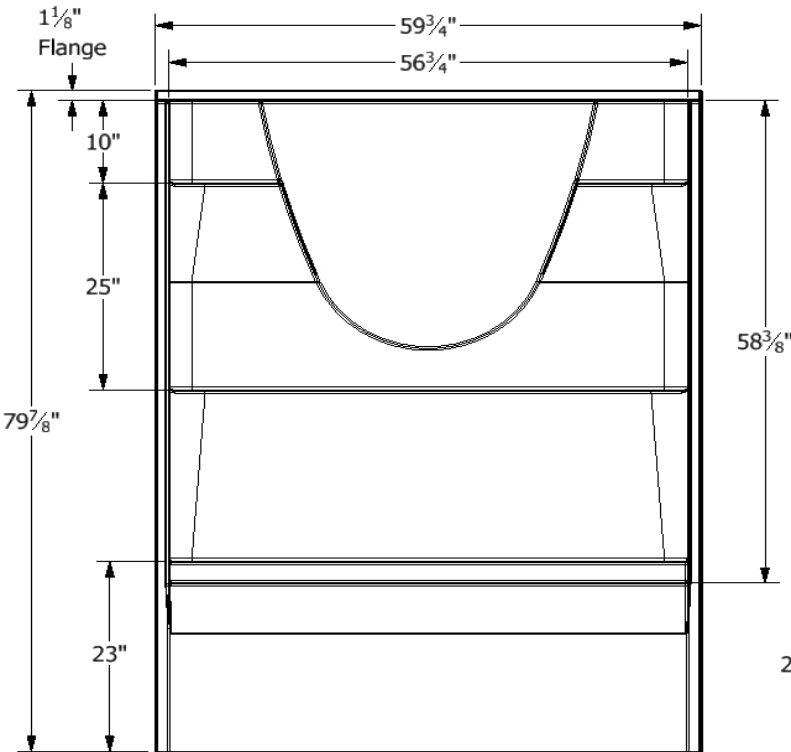

Framing Specifications

3 3/4"

This product is tested by ICC-ES and is certified to conform to the requirements of CSA B45.5/IAMPO Z124

Manufactured by Frontline Mfg., Inc. Warsaw, IN

5/31/19