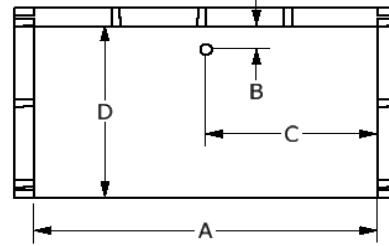

Framing Specifications

3 3/4"

This product is tested by ICC-ES and is certified to conform to the requirements of CSA B45.5/IAMPO Z124

Manufactured by Frontline Mfg., Inc. Warsaw, IN

5/31/19