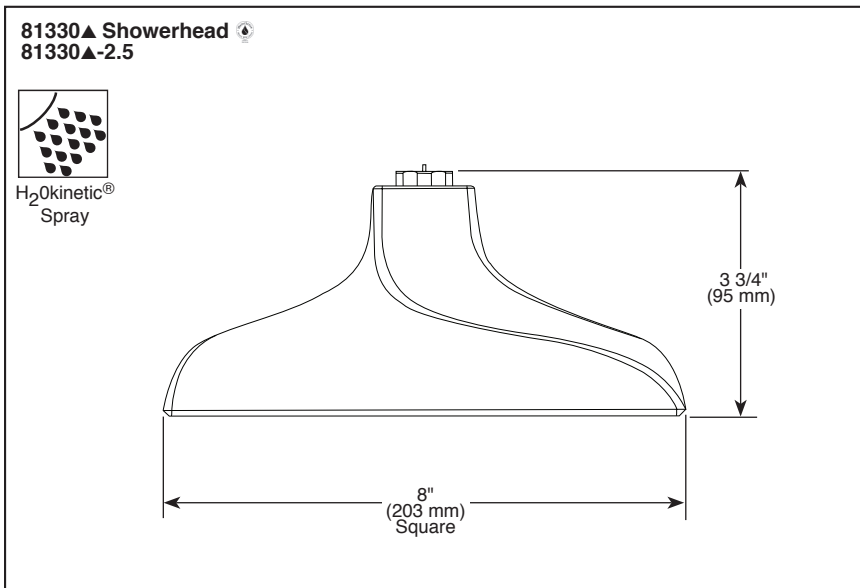

Submitted Model No.: _____

Specific Features: _____

▲ Designate proper finish suffix

BRIZO®

SQUARE RAINCAN SHOWERHEAD

■ Virage® Bath Collection

FEATURES:

- H₂O Kinetic Technology® single function showerhead

STANDARD SPECIFICATIONS:

- Max. 2.5 gpm @ 80 psi, 9.5 L/min @ 550 kPa (81330-2.5)
- Max. 1.75 gpm @ 80 psi, 6.6 L/min @ 550 kPa (81330)
- Single function showerhead
- Finished sprayface matches shell finish
- Showerhead is intended for overhead raincan orientation only. Ball connector rotates but does not pivot.