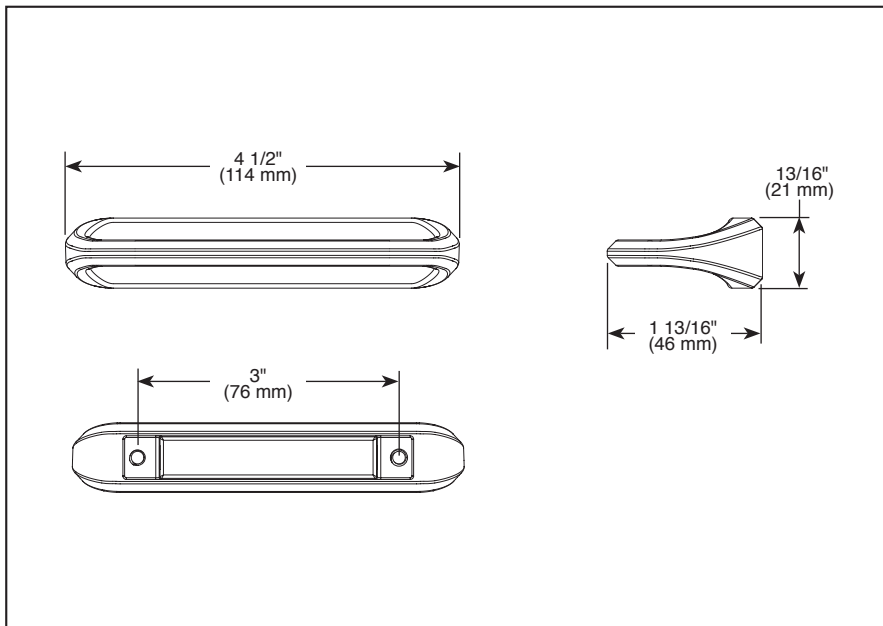

▲ Designate proper finish suffix