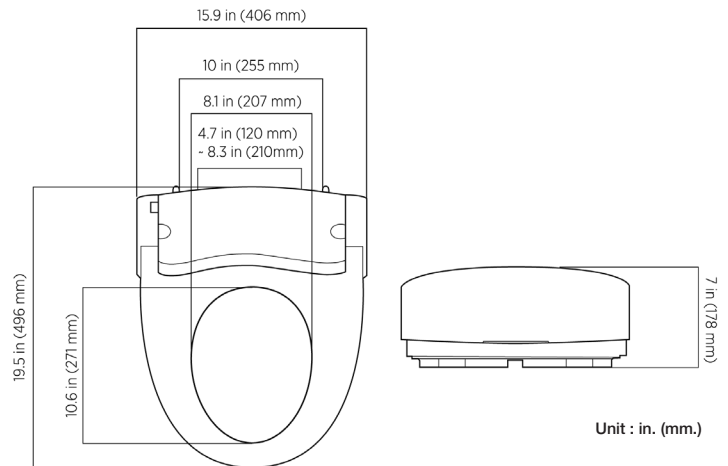

HAVEN 3000™ HV3000R

SMART BIDET TOILET SEAT

Wireless Remote

Warm Water

Heated Seat

Warm Air Dryer

Adjustable Settings

Night Light

FEATURES:

- Wireless Remote
- Adjustable Water Temperature
- Adjustable Seat Temperature
- Adjustable Dryer Temperature
- Heated Seat
- Warm Air Dryer
- Luxury Bidet Features
- Child Setting
- Night Light
- Stainless Steel Nozzle
- Sittable Lid (200lbs)

SPECIFICATIONS:

Size: Round

Material: ABS Resin

Style: Closed Front with Cover

Ring Bumpers: Four

Hinges: Plastic

Hardware: Plastic

Power Rating: AC 120V, 60 Hz, 870W, 7.25 amps *

Water Temp Range: Up to 95°F

Power Cord Length: 47.2"

Bidet Water Hose Length: 24"

Power Requirement: GFCI Outlet

Codes & Standards:

* Recommended 15 amp circuit