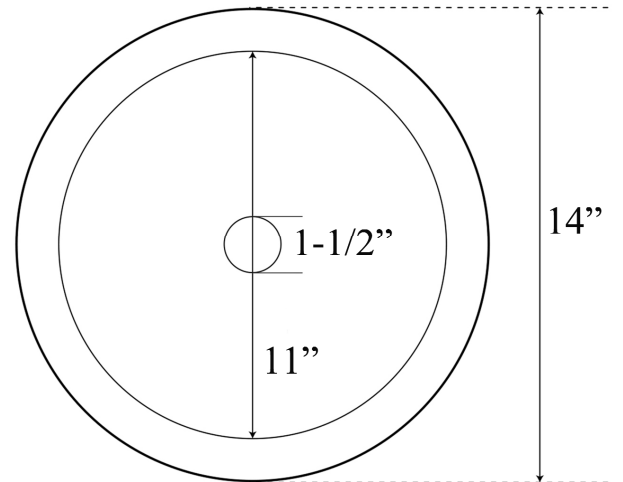

**AKOLA
ABOVE COUNTER
COPPER BASIN**

Cat. No
7-752

Features:

- ▶ Solid 16 Gauge Copper
- ▶ Smooth interior
- ▶ Embossed exterior
- ▶ Rim 1-1/4"
- ▶ No faucet hole
- ▶ No overflow
- ▶ Accommodates drain 1-1/2"
- ▶ For use with grid drain #5601 or umbrella drain #UD701 (NOT INCLUDED)
- ▶ Copper is a living finish and will patina over time

Finish

AC Antique Copper

Top Dimensions:

Overall Diameter: 14"
Height: 5"

Bottom Dimension:

Diameter: 5-3/4"

Interior Dimensions

Interior Diameter: 11"
Depth: 4-3/8"

Dimensions of fixture are nominal and may vary within the range of tolerances established by ASME Standard A112.19.2. Dimensions and specifications subject to change without notice.