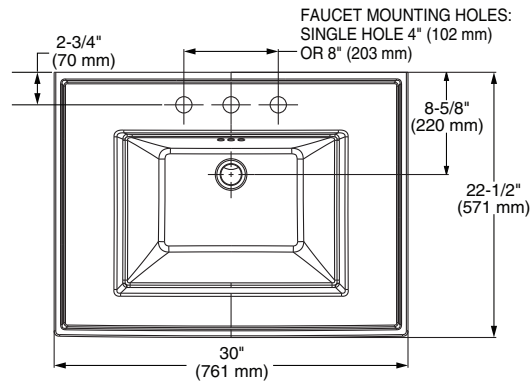

**Nominal Dimensions:**

30" x 22-1/2" x 35-3/16"  
(761 x 571 x 894 mm)

- 0297008** Pedestal top-8" (203mm) centers
- 0297001** Pedestal top-center hole only
- 0056001** Pedestal leg only
- 8721000** Console table
- 7720018** Optional decorative p-trap drain

**Bowl size:**

17-1/2" (445mm) wide,  
12-1/4" (311mm) front to back,  
5-1/4" (133mm) deep

**Compliance Certifications -**

**Meets or Exceeds the Following Specifications:**

- ASME A112.19.2/CSA B45.1

**To Be Specified:**

**Town Square S pedestal top  
sink 0297008 shown with  
8721000 console table**

SEE REVERSE FOR ROUGHING-IN DIMENSIONS

PEDESTAL SINK  
TOP VIEW

PEDESTAL SINK  
WITH LEG

PEDESTAL SINK WITH CONSOLE

**NOTES:**

\* DIMENSIONS SHOWN FOR LOCATION OF SUPPLIES AND "P" TRAPS ARE SUGGESTED.  
 ■ SUITABLE FOR REINFORCEMENT ONLY. ACTUAL DIMENSIONS MUST BE TAKEN FROM FIXTURE.  
 FITTING NOT INCLUDED AND MUST BE ORDERED SEPARATELY.  
 PROVIDE SUITABLE REINFORCEMENT FOR ALL WALL SUPPORTS.  
 INSTALLATION INSTRUCTIONS SUPPLIED WITH LAVATORY.