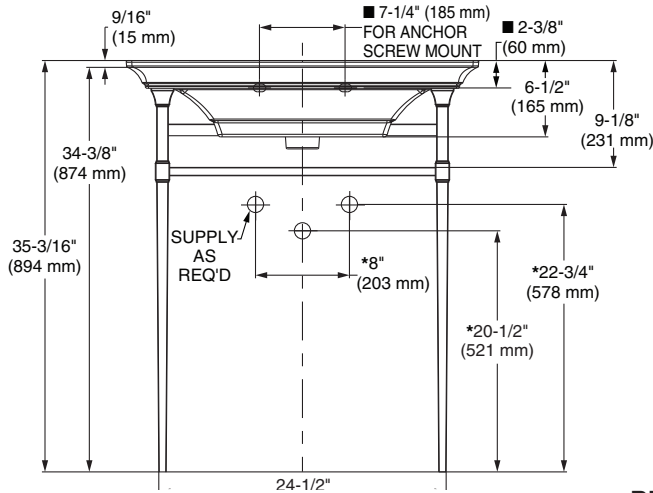

PEDESTAL SINK WITH CONSOLE

NOTES:

* DIMENSIONS SHOWN FOR LOCATION OF SUPPLIES AND "P" TRAPS ARE SUGGESTED.
■ SUITABLE FOR REINFORCEMENT ONLY. ACTUAL DIMENSIONS MUST BE TAKEN FROM FIXTURE.
FITTING NOT INCLUDED AND MUST BE ORDERED SEPARATELY.
PROVIDE SUITABLE REINFORCEMENT FOR ALL WALL SUPPORTS.
INSTALLATION INSTRUCTIONS SUPPLIED WITH LAVATORY.

IMPORTANT: Dimensions of fixtures are nominal and may vary within the range of tolerance established by ANSI Standard A112.19.2
These measurements are subject to change or cancellation. No responsibility is assumed for use of superseded or voided pages.