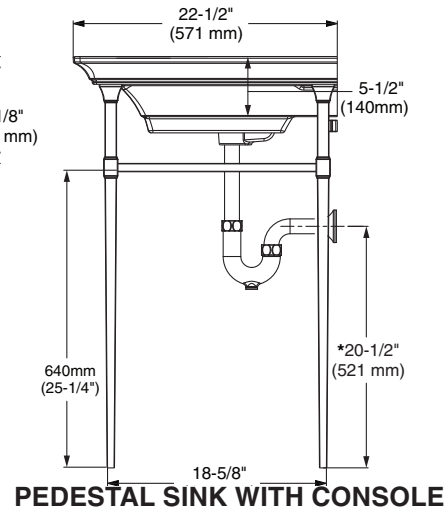

**Nominal Dimensions:**

30" x 22-1/2" x 35-3/16"  
(761 x 571 x 894 mm)

- 0297008** Pedestal top-8" (203mm) centers
- 0297001** Pedestal top-center hole only
- 0056001** Pedestal leg only
- 8721000** Console table
- 7720018** Optional decorative p-trap drain

**Bowl size:**

17-1/2" (445mm) wide,  
12-1/4" (311mm) front to back,  
5-1/4" (133mm) deep

**Compliance Certifications -**

**Meets or Exceeds the Following Specifications:**

- ASME A112.19.2/CSA B45.1

**To Be Specified:**

**Town Square S pedestal top  
sink 0297008 shown with  
8721000 console table**

SEE REVERSE FOR ROUGHING-IN DIMENSIONS

PEDESTAL SINK  
TOP VIEW

PEDESTAL SINK  
WITH LEG

PEDESTAL SINK WITH CONSOLE

**NOTES:**

\* DIMENSIONS SHOWN FOR LOCATION OF SUPPLIES AND "P" TRAPS ARE SUGGESTED.  
 ■ SUITABLE FOR REINFORCEMENT ONLY. ACTUAL DIMENSIONS MUST BE TAKEN FROM FIXTURE.  
 FITTING NOT INCLUDED AND MUST BE ORDERED SEPARATELY.  
 PROVIDE SUITABLE REINFORCEMENT FOR ALL WALL SUPPORTS.  
 INSTALLATION INSTRUCTIONS SUPPLIED WITH LAVATORY.