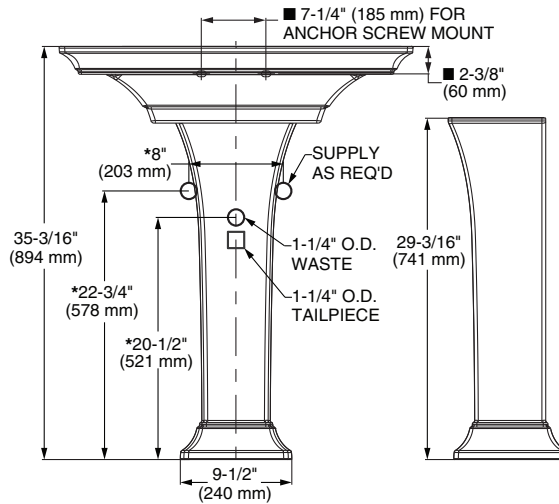

**Nominal Dimensions:**

30" x 22-1/2" x 35-3/16"  
(761 x 571 x 894 mm)

- 0297008** Pedestal top-8" (203mm) centers
- 0297001** Pedestal top-center hole only
- 0056001** Pedestal leg only
- 8721000** Console table
- 7720018** Optional decorative p-trap drain

**Bowl size:**

17-1/2" (445mm) wide,  
12-1/4" (311mm) front to back,  
5-1/4" (133mm) deep

**Compliance Certifications -**

**Meets or Exceeds the Following Specifications:**

- ASME A112.19.2/CSA B45.1

**To Be Specified:**

**Town Square S pedestal top  
sink 0297008 shown with  
8721000 console table**

SEE REVERSE FOR ROUGHING-IN DIMENSIONS

PEDESTAL SINK  
TOP VIEW

PEDESTAL SINK  
WITH LEG

PEDESTAL SINK WITH CONSOLE

**NOTES:**

**IMPORTANT:** Dimensions of fixtures are nominal and may vary within the range of tolerance established by ANSI Standard A112.19.2  
 These measurements are subject to change or cancellation. No responsibility is assumed for use of superseded or voided pages.