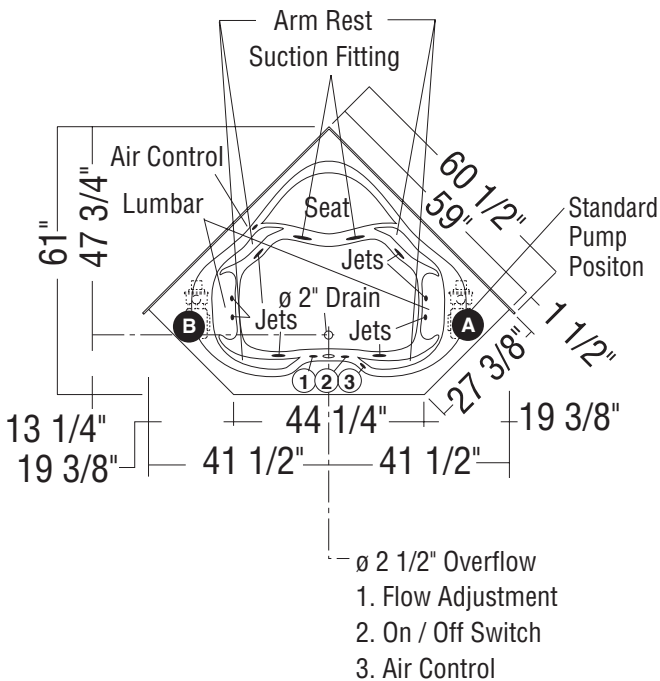

6-jet Homestead Collection CT-6060  
HMS (illustrated)

8-jet Bodywrap System CT-6060  
BWS (illustrated)

All dimensions are approximate. Structure measurements must be verified against the unit to ensure proper fit.